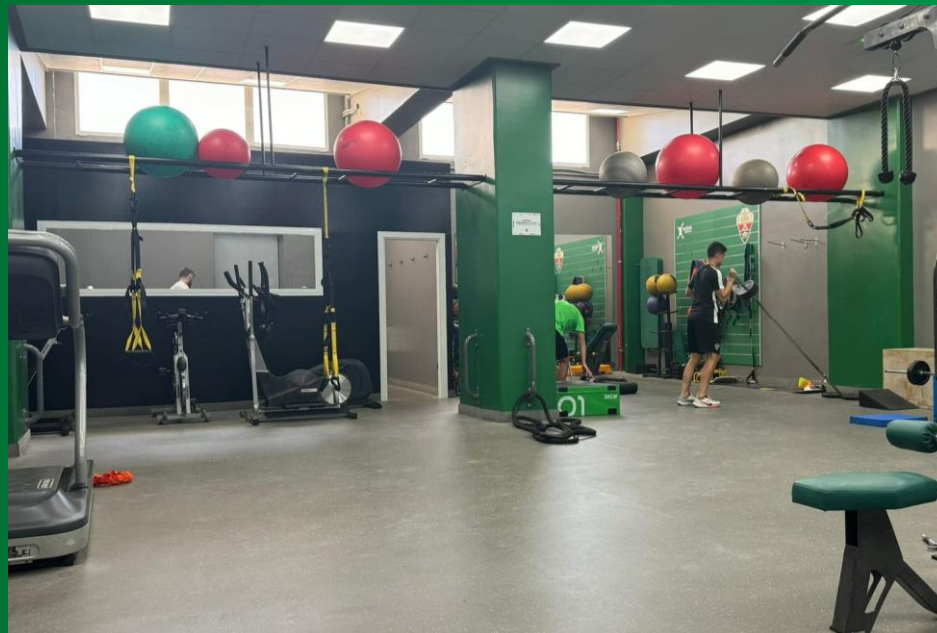

OUR FACILITIES

CAMPO DE FÚTBOL EMILIO ESTEBAN

EMILIO ESTEBAN'S FOOTBALL FIELD

GIMNASIO

GYM

ELIGE TU PLAN

CHOOSE YOUR PLAN

DIRIGIDO A JUGADORES **NACIDOS ENTRE 2003 Y 2005**
DIRECTED TO PLAYERS **BORN BETWEEN 2003 AND 2005**